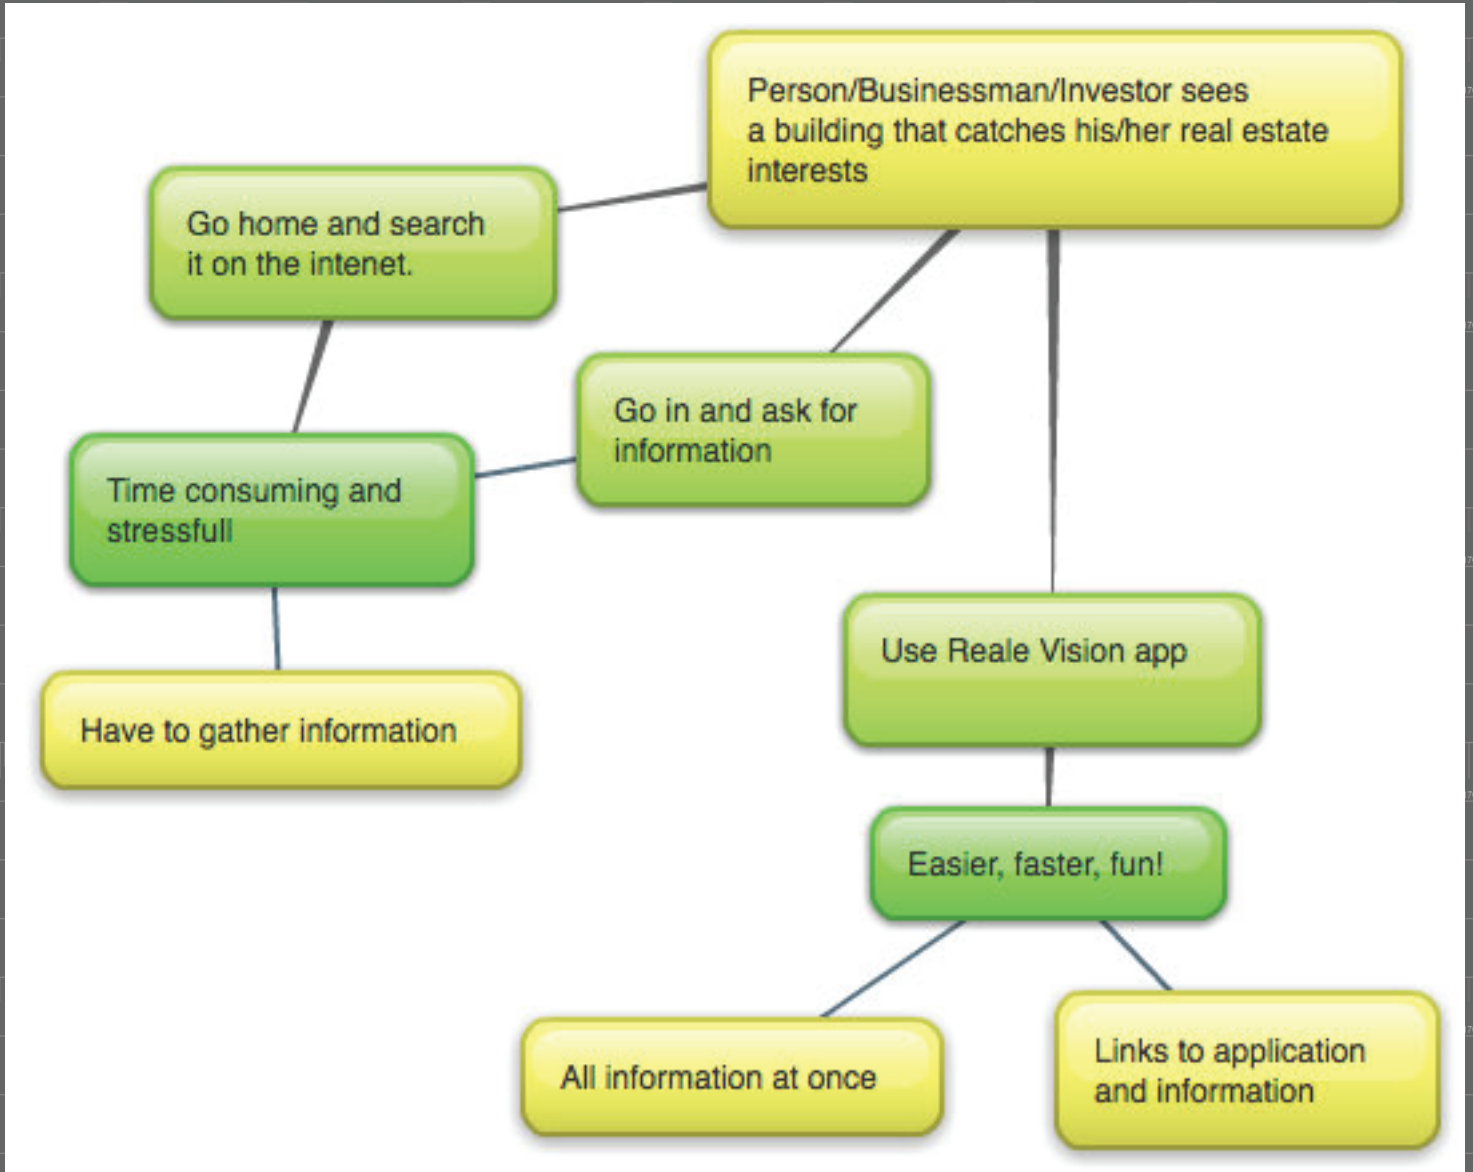

USE CASES

REALE APP GIVES YOU THE EASE AND COMFORT THAT SEARCHING FOR REAL ESTATE USING CONVENTIONAL METHODS DOES NOT. YOU ARE YOUR OWN AGENT WITH THIS APP. PERHAPS THE GREATEST CONVENIENCE OF THIS APP IS THAT IT GIVES YOU EVERYTHING YOU WANT TO KNOW AND THEN SOME. USING REALE APP ALLOWS YOU TO COMPARE AND CONTRAST REAL ESTATE IN DIFFERENT BUILDINGS AND AREAS OF THE CITY YOU ARE USING IT IN.